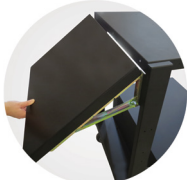

Optional folding shelf accessory increases work surface