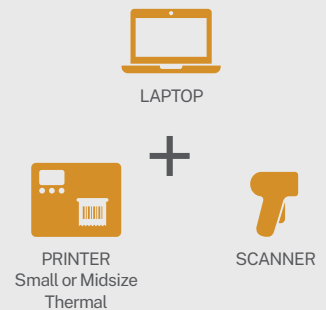

Sealed Lead Acid (SLA)

The original power system designed to handle a full complement of hardware for 8-12 hours or more. At the end of the day, simply plug the cart in to be ready for the next day of work.

- Ideal for heavy-power draw equipment, including industrial laser printers and more